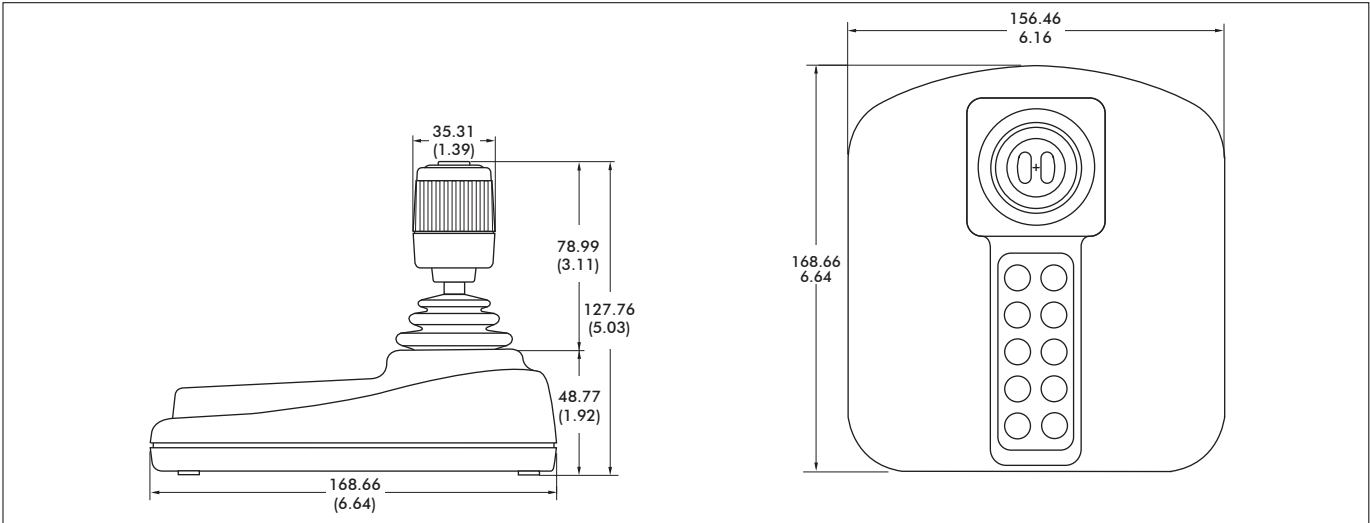

**NOTE:**

All values are nominal

- IP Desktop Software is an optional utility that creates a joystick/mouse combination device and allows users to toggle between both devices with the press of a button. In addition to dual joystick/mouse functionality, IP Desktop Software creates an additional fourth joystick axis, "R." The additional "R" axis is ideally suited for jog/shuttle control of video playback.
- IP Desktop Software is designed to work with the IP Desktop range in a Windows based operating system.

## DIMENSIONAL DRAWINGS

Note: Dimensions are in mm/(inch)