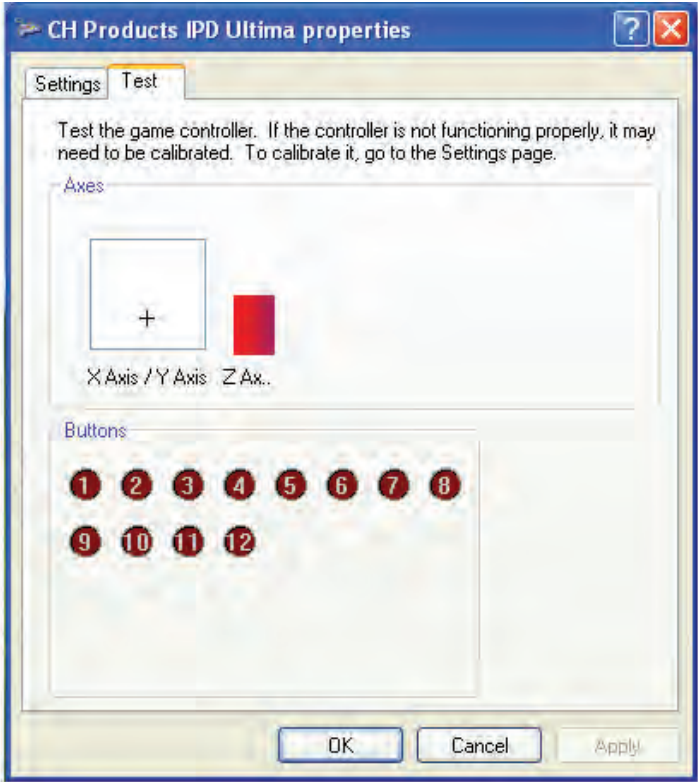

USB 1.1 HID COMPLIANT GAME CONTROLLER

Note: To order the IPD Ultima please refer to Part Number 100-650.

Note: The company reserves the right to change specifications without notice.